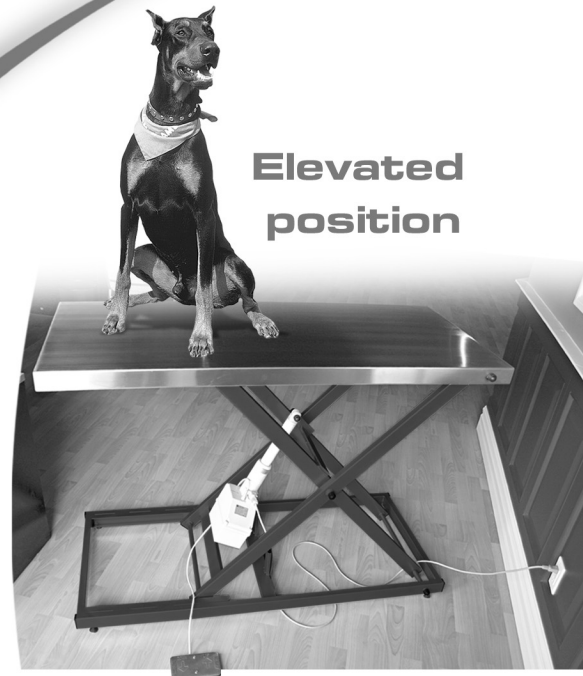

An excellent addition to any practice, the **Harvey Lift** can accommodate large injured or post surgical animals with ease. A Precise and quiet electronic controlled actuator, adjusts height with a footswitch for hands free operation. Groomers and Kennels would certainly benefit from the **Harvey Lift**.

Specifications:

Table Top:	18 gauge Stainless Steel
Width:	24" (61 cm)
Length:	48" (122 cm)
Mainframe:	Welded Steel Tube powder coated structure
Weight:	135 lbs
Lifting capacity:	250 lbs
Lifting Time:	25 seconds
Height adjustment:	8" (20 cm) to 38" (96.5 cm)

For more information on this product
or to confirm your order today call:

KOR INNOVATIONS

www.korinnovations.com

Elevated
position

Starting
position

Electronically Controlled Pet Lift